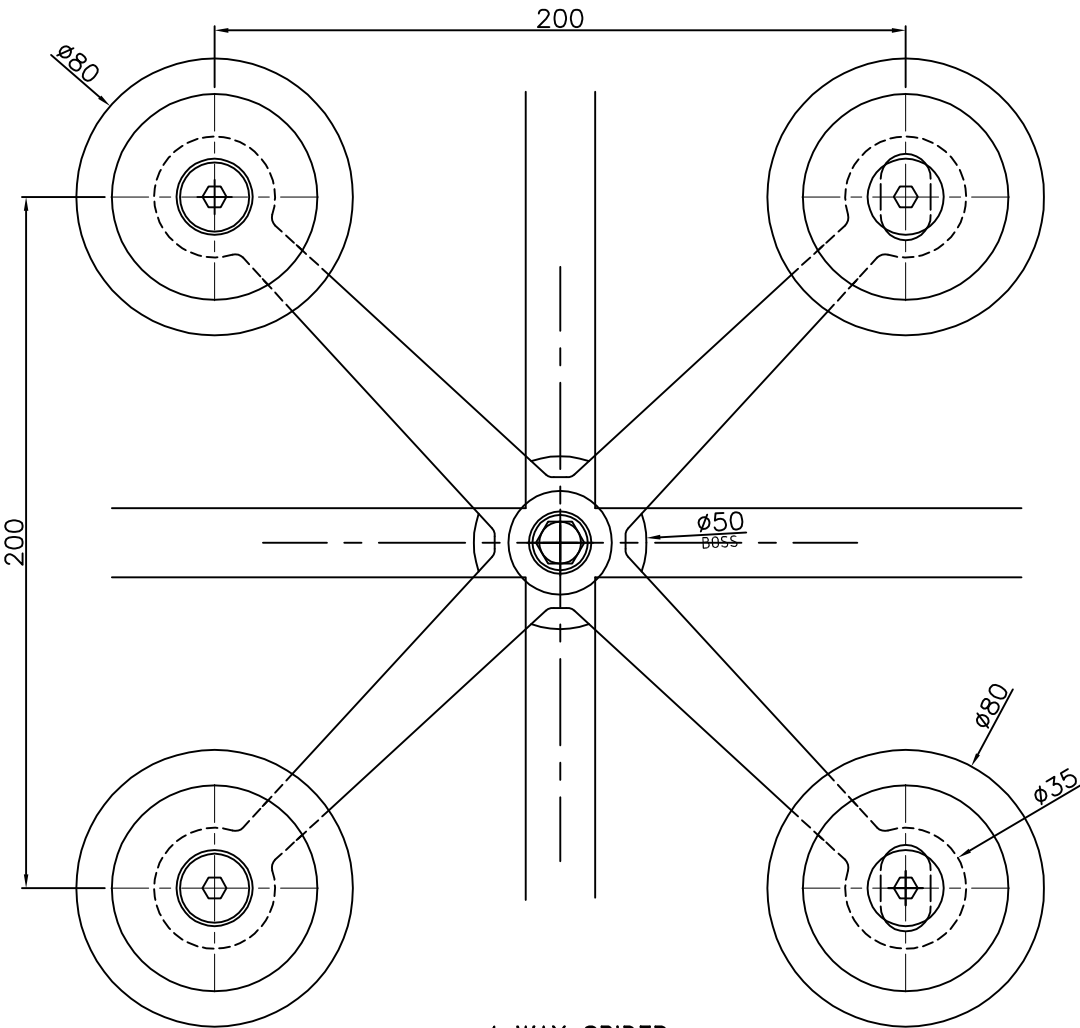

80φ ARTICULATED 316 S/S GLAZING BRACKET (NON-ARTICULATED ALSO AVAILABLE)

CAST 316 S/S SPIDER BRACKET

BLACK DC795 SEALANT

4 WAY SPIDER